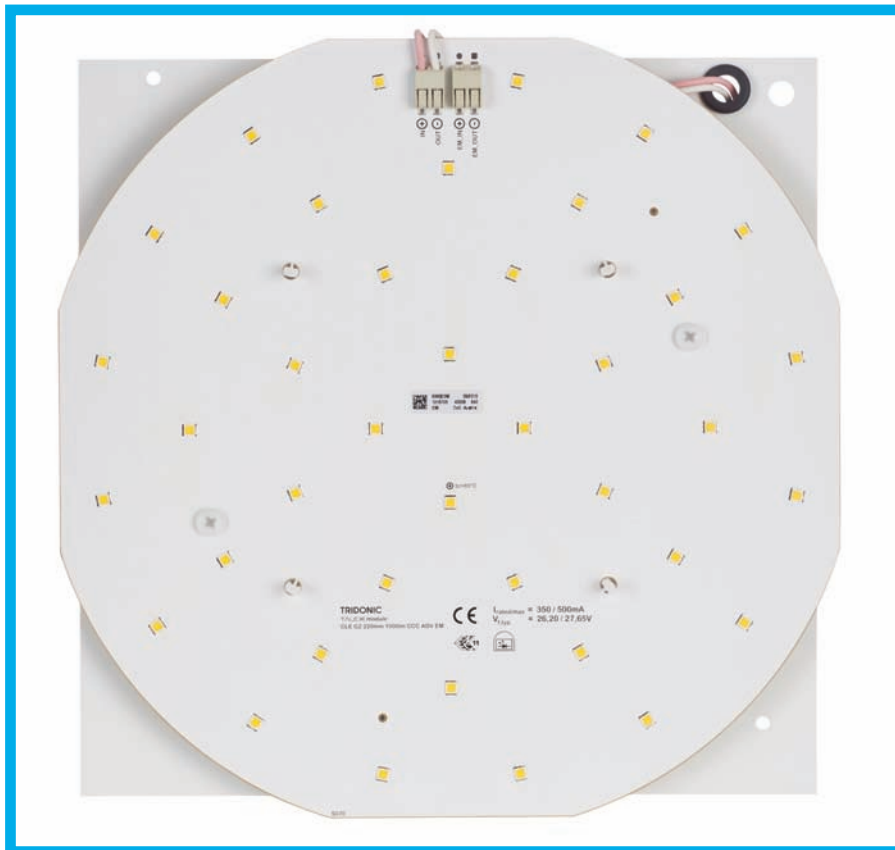

bernliteLED

LED Gear Tray

2D LED Replacement

- Tridonic Components
- 1900 Lumen Output
- Only 15 watts
- 3 hour Emergency Option
- Presence Detection (Optional)
- Corridor Function
- Colour 3000 and 4000k
- Excellent Colour Rendering
- Up to 50% Energy Saving
- Easy to install Fixing Bracket
- Plug and Socket Mains Connection
- 50,000 hour life
- 5 Year Guarantee
- CRI Ra 80