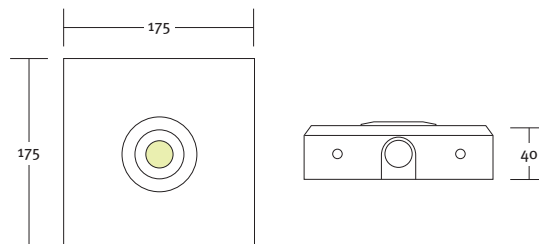

Self-contained LED Downlights

LD/SM

The **LD/SM** range offers a simple method of providing discreet emergency lighting in areas that require a surface mounted self-contained solution.

Available with a symmetrical wide angle lens or the asymmetrical 'corridor' lens for escape routes the **LD/SM** just requires a permanent 230Volt supply to provide effective non-maintained emergency lighting with 3hour duration.

LD/SM/NM3

Incorporating the very successful LDE3 downlight and LDCK700S emergency driver kit, the **LD/SM/NM3** range offers a simple self-contained emergency lighting solution from a surface mounted enclosure just 175mm square x 40mm high. When surface mounted on the ceiling the **LD/SM/NM3** is both discreet and attractive. Finished in white as standard (available in other colours to special order) the **LD/SM/NM3** blends in with the other architectural furniture.

The excellent performance allows the units to be mounted at very wide spacings making installation simple and cost effective.

SPECIFICATION

The **LD/SM/NM3** self-contained units utilise the standard LDE3 downlights incorporating a thermally managed '3Watt' high power white LED retained in a white polycarbonate housing which matches the white steel facia plate and enclosure. A high brightness green LED is incorporated in the polycarbonate bezel to provide battery charge indication. The enclosure houses a LDCK700S module and battery providing 3hour duration, non-maintained emergency lighting.

The **LD/SM/NM3** units have a BESA rear entry and 20mm knock-outs on two sides for surface conduit entry. When the 'Corridor' lens is specified this can easily be rotated in the facia plate to align the distribution along the escape route.